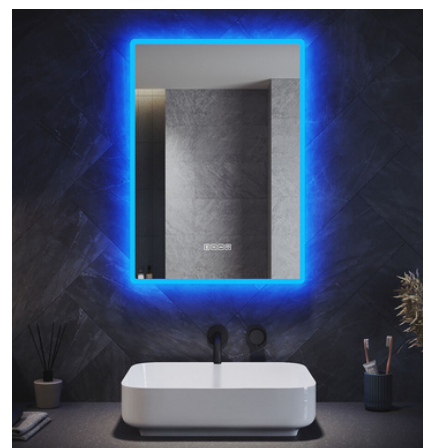

Quick find

**Mirror cabinet
spots leds**

**Mirror cabinet
side leds**

**Mirror cabinet
surround leds**

**Mirror cabinet
back leds**

**Bathroom mirror
Back led**

**Bathroom mirror
Blue leds**

Pillar tap basin

Single round basin

Single semi-round basin

Single square basin

Single victorian basin

Cloak room vanity unit

Round vanity unit

Dark round Vanity unit

Storage round vanity unit