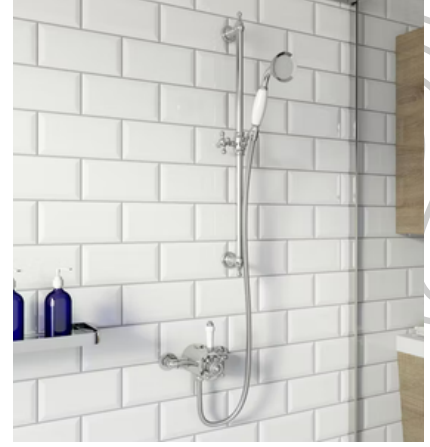

Semi square edged toilet

Rimmed edge toilet

Full back toilet

Victorian toilet

Smooth back to wall toilet

Round back to wall toilet

Square back to wall toilet

Rimmed edge toilet basin

**Square concealed
chrome**

**Single shower
chrome**

**single shower
easy grip**

**Round victorian
white chrome**

**Single round
matt black**

**Electric shower
black gloss**

**Electric shower
Brushed steel**