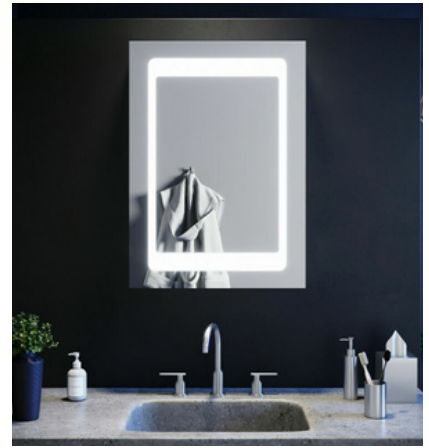

Quick find

**Mirror cabinet
spots leds**

**Mirror cabinet
side leds**

**Mirror cabinet
surround leds**

**Mirror cabinet
back leds**

**Bathroom mirror
Back led**

**Bathroom mirror
Blue leds**

Pillar tap basin

Single round basin

Single semi-round basin

Single square basin

Single victorian basin

Cloak room vanity unit

Round vanity unit

Dark round Vanity unit

Storage round vanity unit

Semi square edged toilet

Rimmed edge toilet

Full back toilet

Victorian toilet

Smooth back to wall toilet

Round back to wall toilet

Square back to wall toilet

Rimmed edge toilet basin